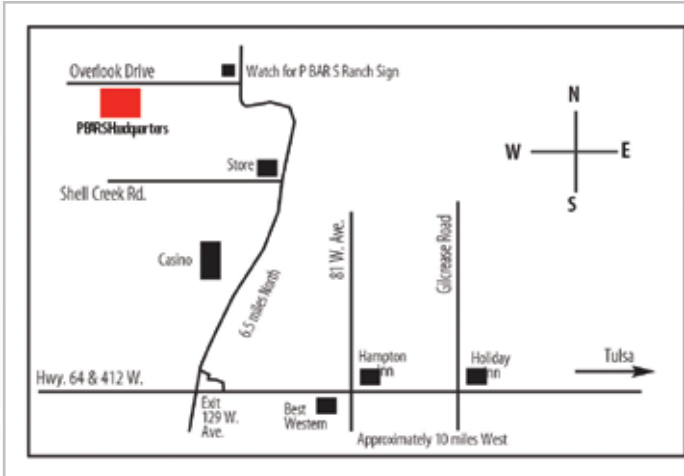

DIRECTIONS:

FROM TULSA, OKLAHOMA

Take Hwy. 64 - 412 West to Sand Springs.
Exit at 129 W. Ave. and follow map.

FROM OKLAHOMA CITY, OKLAHOMA

Take I-44 Turnpike to Sapulpa Exit, Hwy. 97; go North to Sand Springs; cross over Ark River Bridge and take Hwy. 64 & 412 West 1 mile to Exit 129 W. Ave. and follow map.

Dear Cattle Enthusiasts,

From all of us at P Bar S Ranch we would like to welcome everyone to this special event. We normally just have a production sale in the fall but we wanted to change things up a little and highlight a few of our special ones for this unique spring offering. As you will see in this sale book we are featuring the finest we have in Limousin, Lim-Flex and Red Angus genetics.

Elgin Elmore and his very able crew have done a superb job in the creation of what we think are the best set of cattle we have ever raised in the over 20 years of being in the cattle business. We are more than proud to showcase both breeds of cattle and their breeders join us for this special event. We love sound, functional cattle with solid EPDs and we feel we might have something you might like. Join us early for this event and we will show you the hospitality that so love to offer when our new and old friends come to The Little Ranch with THE Big Genetics.

Sincerely,

Paul Sisemore
P Bar S Ranch

TRUCKING: Will be available on site to haul any purchases out the day of the sale. To make prior arrangements, feel free to call R&R Marketing Co. at 615.330.2735 and we will make your buying easy and accommodating.

PAYMENT: All cattle must be paid for immediately following the conclusion of the Sale unless prior payment arrangements have been made with R&R Marketing Co. at 615.330.2735. R&R Marketing accepts payment by credit cards with a 3% convenience fee.

ANNOUNCEMENTS: Announcements made sale day by the owners, auctioneers or sale management take precedence over statements in this catalog.

SALE ORDER & SUPPLEMENTAL INFO: Sale order and supplement sheet information will be posted at www.RRMktg.com.

TERMS & CONDITIONS: Terms of the sale are cash unless satisfactory credit arrangements have been made prior to the sale. A representative will be on hand sale day if your wishes are to insure your purchases. Please note: The sale manager is only an agent for the seller and has no responsibility other than those involved in conducting the sale. All persons who attend the sale do so at their own risk. Neither the sale manager nor P Bar S assume liability, legal or otherwise for, any accidents which may occur.

PBAR S RANCH

Paul Sisemore, Owner
Manager: Elgin Elmore, 918-346-2438
11720 Overlook Dr.
Sand Springs, OK 74063
psisemore@custofab.com
www.pbarsranch.com